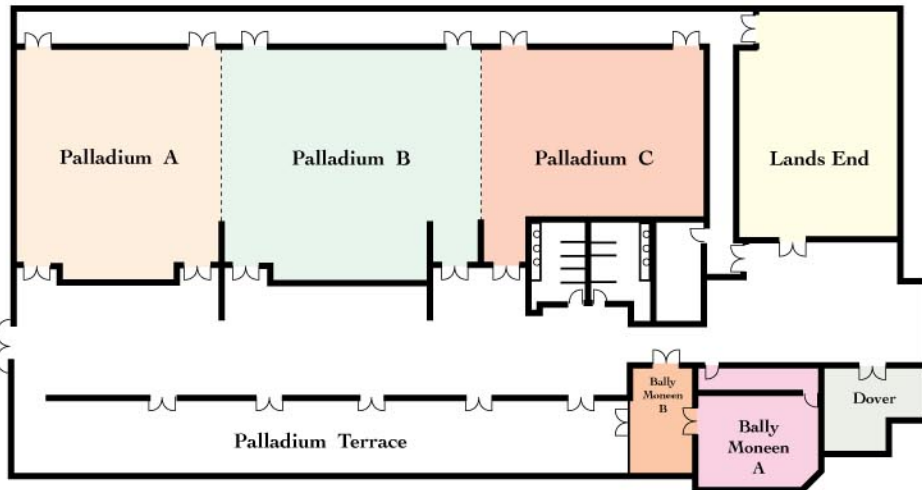

☞ 70,000 square feet of conference/meeting and banquet space

☞ 14,500-square foot Kensington Ballroom divides into 7 separate rooms

☞ 18' ceiling and drive-in access

☞ 10-2,000 ballroom banquet capacity

☞ State of the art audio/video conferencing capabilities

FLOOR plans.

The Conference Center									
Meeting Room Name	Sq. Ft.	Dimensions	Theatre	Classroom	Banquet	Conf.	Hollow Sq.	U-Shape	Reception
Kensington Ballroom	14,520	110' x 132' x 18/22' H	2,000	1,150	1,200	--	--	--	1,800
Salons A,C,D,F (ea)	1,452	33' x 44' x 18/22' H	130	85	110	35	48	39	160
Salons B,E (ea)	1,936	44' x 44' x 18/22' H	200	125	150	40	54	42	190
Salons G	4,940	110' x 44' x 18/22' H	600	375	380	--	--	--	500
Windsor Ballroom	4,125	43' x 96' x 14/16' H	475	270	280	--	--	--	400
Salon A	1,376	43' x 32' x 14/16' H	140	78	100	35	35	30	150
Salon B	1,189	37' x 32' x 14/16' H	125	72	80	35	35	30	100
Salon C	1,376	43' x 32' x 14/16' H	140	78	100	35	35	30	150
Eton	1,037	31' x 34' x 12' H	120	60	80	28	42	32	100
Oxford	960	30' x 32' x 12' H	120	60	80	28	42	32	100
Winchester	960	30' x 32' x 12' H	120	60	80	28	42	32	100
Pembroke	992	31' x 32' x 12' H	120	60	80	28	42	32	100
Harrow	540	27' x 20' x 12' H	50	24	40	22	28	23	50
Hampton	1,089	33' x 33' x 11' H	125	66	80	22	36	27	75
Somerset	1,353	33' x 41' x 11' H	160	75	100	34	42	33	100
Reception Area:	Cambridge Hall (4,592 sq. ft.)		Westminster Hall (2,820 sq. ft.)		Balmoral Hall (2,180 sq. ft.)				

Palmettos Pavilion					
Sq. Ft.	Theatre	Classroom	Banquet -Longs	Banquet - Rounds	Reception
9,200	850	600	650	500	1,000

Arrowhead Court		
Room	Arrowhead 1	Arrowhead 2
Sq. Ft.	875	928
Dimensions	25' x 35'	29' x 32'
Theatre	90	108
Classroom	54	72
Banquet	60	60
Conference	28	22
U-Shape	30	27
Hollow Square	36	36

Laurel Court			
Room	East	West	East & West
Sq. Ft.	990	990	1,980
Dimensions	33' x 30'	33' x 30'	33' x 60'
Theatre	100	100	250
Classroom	60	60	132
Banquet	80	80	150
Conference	26	26	58
U-Shape	28	28	60