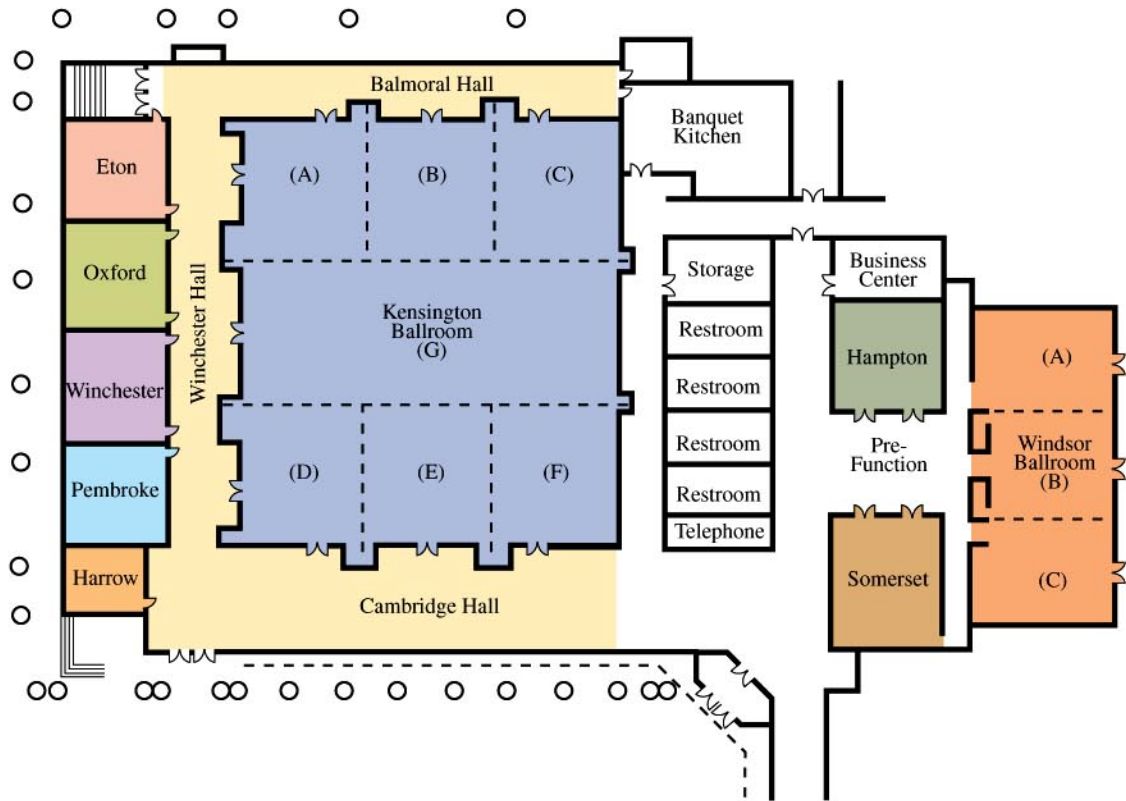

☞ 70,000 square feet of conference/meeting and banquet space

☞ 14,500-square foot Kensington Ballroom divides into 7 separate rooms

☞ 18' ceiling and drive-in access

☞ 10-2,000 ballroom banquet capacity

☞ State of the art audio/video conferencing capabilities

☞ Laurel Court and Arrowhead Court accommodate small groups

☞ Palmettos Pavilion offers 9,200 square feet of special event space

☞ Wireless Internet access

☞ Dedicated meetings staff and exceptional catering/banquet staff

FLOOR plans.

The Conference Center									
Meeting Room Name	Sq. Ft.	Dimensions	Theatre	Classroom	Banquet	Conf.	Hollow Sq.	U-Shape	Reception
Kensington Ballroom	14,520	110' x 132' x 18/22' H	2,000	1,150	1,200	--	--	--	1,800
Salons A,C,D,F (ea)	1,452	33' x 44' x 18/22' H	130	85	110	35	48	39	160
Salons B,E (ea)	1,936	44' x 44' x 18/22' H	200	125	150	40	54	42	190
Salons G	4,940	110' x 44' x 18/22' H	600	375	380	--	--	--	500
Windsor Ballroom	4,125	43' x 96' x 14/16' H	475	270	280	--	--	--	400
Salon A	1,376	43' x 32' x 14/16' H	140	78	100	35	35	30	150
Salon B	1,189	37' x 32' x 14/16' H	125	72	80	35	35	30	100
Salon C	1,376	43' x 32' x 14/16' H	140	78	100	35	35	30	150
Eton	1,037	31' x 34' x 12' H	120	60	80	28	42	32	100
Oxford	960	30' x 32' x 12' H	120	60	80	28	42	32	100
Winchester	960	30' x 32' x 12' H	120	60	80	28	42	32	100
Pembroke	992	31' x 32' x 12' H	120	60	80	28	42	32	100
Harrow	540	27' x 20' x 12' H	50	24	40	22	28	23	50
Hampton	1,089	33' x 33' x 11' H	125	66	80	22	36	27	75
Somerset	1,353	33' x 41' x 11' H	160	75	100	34	42	33	100
Reception Area:	Cambridge Hall (4,592 sq. ft.)		Westminster Hall (2,820 sq. ft.)		Balmoral Hall (2,180 sq. ft.)				

Laurel Court			
Room	East	West	East & West
Sq. Ft.	990	990	1,980
Dimensions	33' x 30'	33' x 30'	33' x 60'
Theatre	100	100	250
Classroom	60	60	132
Banquet	80	80	150
Conference	26	26	58
U-Shape	28	28	60