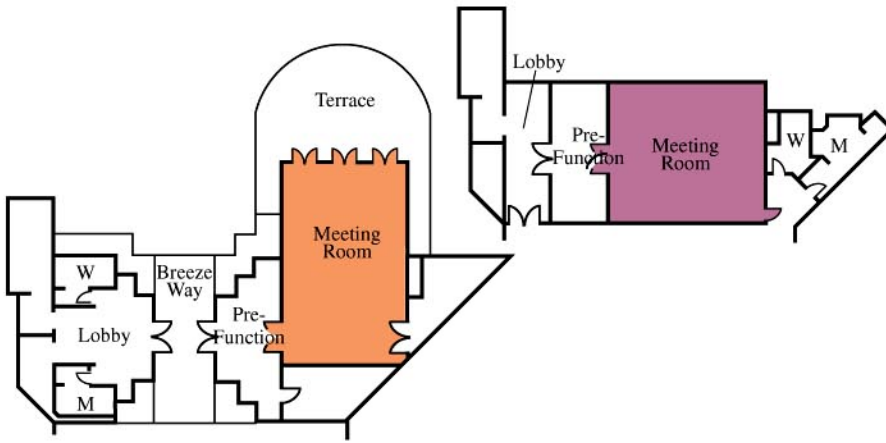

Arrowhead Court		
Room	Arrowhead 1	Arrowhead 2
Sq. Ft.	875	928
Dimensions	25' x 35'	29' x 32'
Theatre	90	108
Classroom	54	72
Banquet	60	60
Conference	28	22
U-Shape	30	27
Hollow Square	36	36

Laurel Court			
Room	East	West	East & West
Sq. Ft.	990	990	1,980
Dimensions	33' x 30'	33' x 30'	33' x 60'
Theatre	100	100	250
Classroom	60	60	132
Banquet	80	80	150
Conference	26	26	58
U-Shape	28	28	60