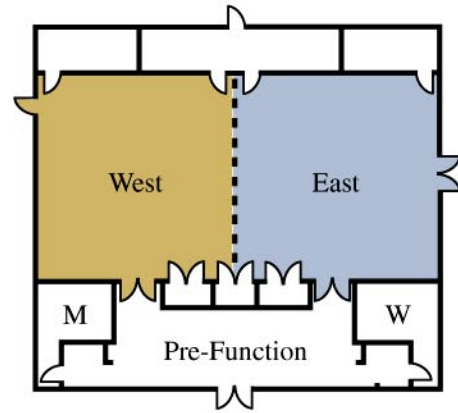

☞ 70,000 square feet of conference/meeting and banquet space

☞ 14,500-square foot Kensington Ballroom divides into 7 separate rooms

☞ 18' ceiling and drive-in access

☞ 10-2,000 ballroom banquet capacity

☞ State of the art audio/video conferencing capabilities

FLOOR plans.

The Conference Center									
Meeting Room Name	Sq. Ft.	Dimensions	Theatre	Classroom	Banquet	Conf.	Hollow Sq.	U-Shape	Reception
Kensington Ballroom	14,520	110' x 132' x 18/22' H	2,000	1,150	1,200	--	--	--	1,800
Salons A,C,D,F (ea)	1,452	33' x 44' x 18/22' H	130	85	110	35	48	39	160
Salons B,E (ea)	1,936	44' x 44' x 18/22' H	200	125	150	40	54	42	190
Salons G	4,940	110' x 44' x 18/22' H	600	375	380	--	--	--	500
Windsor Ballroom	4,125	43' x 96' x 14/16' H	475	270	280	--	--	--	400
Salon A	1,376	43' x 32' x 14/16' H	140	78	100	35	35	30	150
Salon B	1,189	37' x 32' x 14/16' H	125	72	80	35	35	30	100
Salon C	1,376	43' x 32' x 14/16' H	140	78	100	35	35	30	150
Eton	1,037	31' x 34' x 12' H	120	60	80	28	42	32	100
Oxford	960	30' x 32' x 12' H	120	60	80	28	42	32	100
Winchester	960	30' x 32' x 12' H	120	60	80	28	42	32	100
Pembroke	992	31' x 32' x 12' H	120	60	80	28	42	32	100
Harrow	540	27' x 20' x 12' H	50	24	40	22	28	23	50
Hampton	1,089	33' x 33' x 11' H	125	66	80	22	36	27	75
Somerset	1,353	33' x 41' x 11' H	160	75	100	34	42	33	100
Reception Area:	Cambridge Hall (4,592 sq. ft.)		Westminster Hall (2,820 sq. ft.)		Balmoral Hall (2,180 sq. ft.)				

Palmettos Pavilion					
Sq. Ft.	Theatre	Classroom	Banquet -Longs	Banquet - Rounds	Reception
9,200	850	600	650	500	1,000

Arrowhead Court		
Room	Arrowhead 1	Arrowhead 2
Sq. Ft.	875	928
Dimensions	25' x 35'	29' x 32'
Theatre	90	108
Classroom	54	72
Banquet	60	60
Conference	28	22
U-Shape	30	27
Hollow Square	36	36

Laurel Court			
Room	East	West	East & West
Sq. Ft.	990	990	1,980
Dimensions	33' x 30'	33' x 30'	33' x 60'
Theatre	100	100	250
Classroom	60	60	132
Banquet	80	80	150
Conference	26	26	58
U-Shape	28	28	60