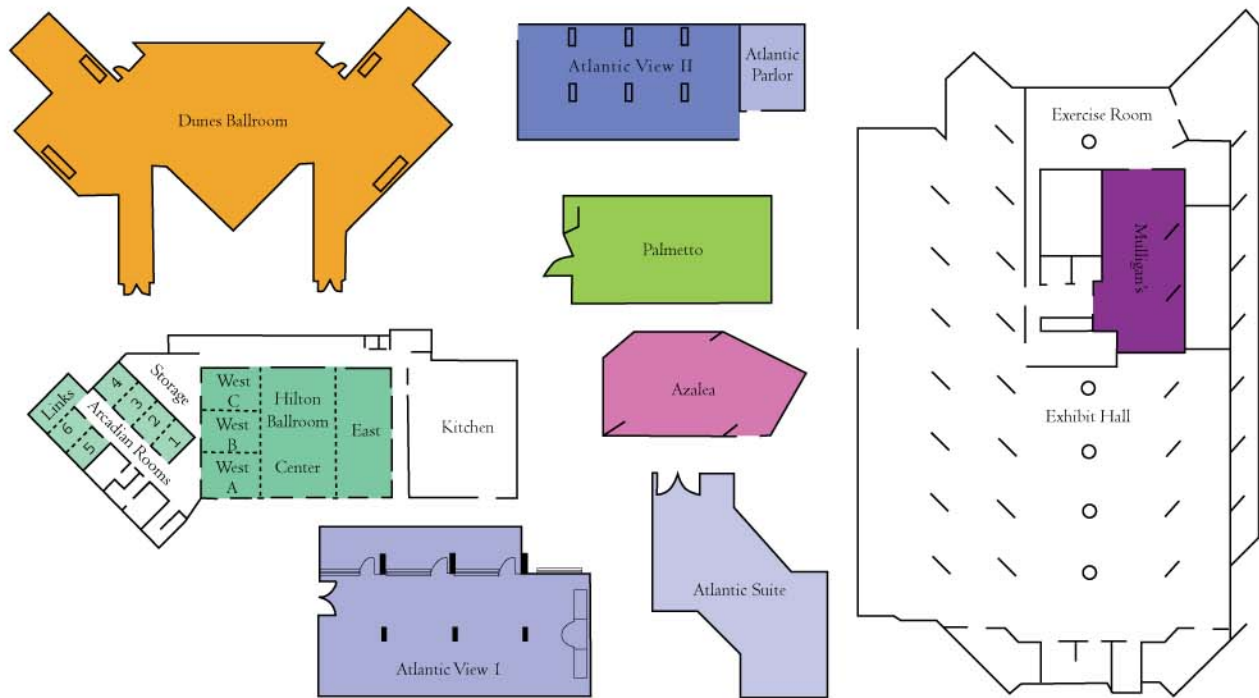

*Rooms offer:*

- High speed internet access*
- Microwave*
- Mini-refrigerator*
- Iron and ironing board*
- Private balcony*

*Next, the meeting space. Renewed from top-to bottom offering 18,000 square feet of flexible meeting space, 17 breakout and 6 conference rooms, a roof-top ballroom, plus a 16,000-square-foot exhibit hall and all the business amenities you could ask for.*

# The Hilton Myrtle Beach Conference Facility

Meeting Room Name	Sq. Ft.	Dimensions	Ceiling Height	Reception	Banquet	Theatre	Classroom	Conference	U-Shape
Hilton Ballroom	6,500	100' x 65'	10'	700	600	1,000	400	n/a	n/a
West or East	1,820	28' x 65'	10'	175	180	200	100	70	60
West A + B or B + C	1,176	42' x 28'	10'	100	100	150	70	50	40
West A, B, or C	588	21' x 28'	10'	50	50	50	35	24	24
Center	2,535	39' x 65'	10'	350	240	300	165	80	80
Center + West or Center + East	4,225	65' x 65'	10'	525	390	540	240	n/a	n/a
Arcadian Rooms 1-4	988	52' x 19'	8'	100	80	90	54	40	40
Arcadian Rooms 1, 2, 3, 4, 5, or 6	247	13' x 19'	8'	25	n/a	20	12	12	n/a
Links Room	325	13' x 25'	10'	30	n/a	30	20	20	8
Pool Terrace/Deck	-	-	-	1,000	900	n/a	n/a	n/a	n/a
Atlantic View II	1,375	26' x 53'	9' 9"	125	100	140	48	48	n/a
Atlantic View I	1,272	53' x 24'	10'	100	70	40	25	25	n/a
Atlantic Suite	450	30' x 15'	10'	50	40	30	20	25	20
Atlantic Parlor	247	13' x 19'	9' 9"	n/a	n/a	25	12	12	n/a
Exhibit Hall	16,000	-	10' 8'	80 - 8' x 8' Exhibit Booths					
Mulligan's	1,800	30' x 60'	8'	125	90	125	65	40	40
Dunes Ballroom	3,000	30' x 100'	10'	300	230	400	180	80	50
Palmetto	700	21' x 33'	11'	60	60	75	35	25	24
Azalea	600	20' x 30'	10'	50	50	50	35	25	24